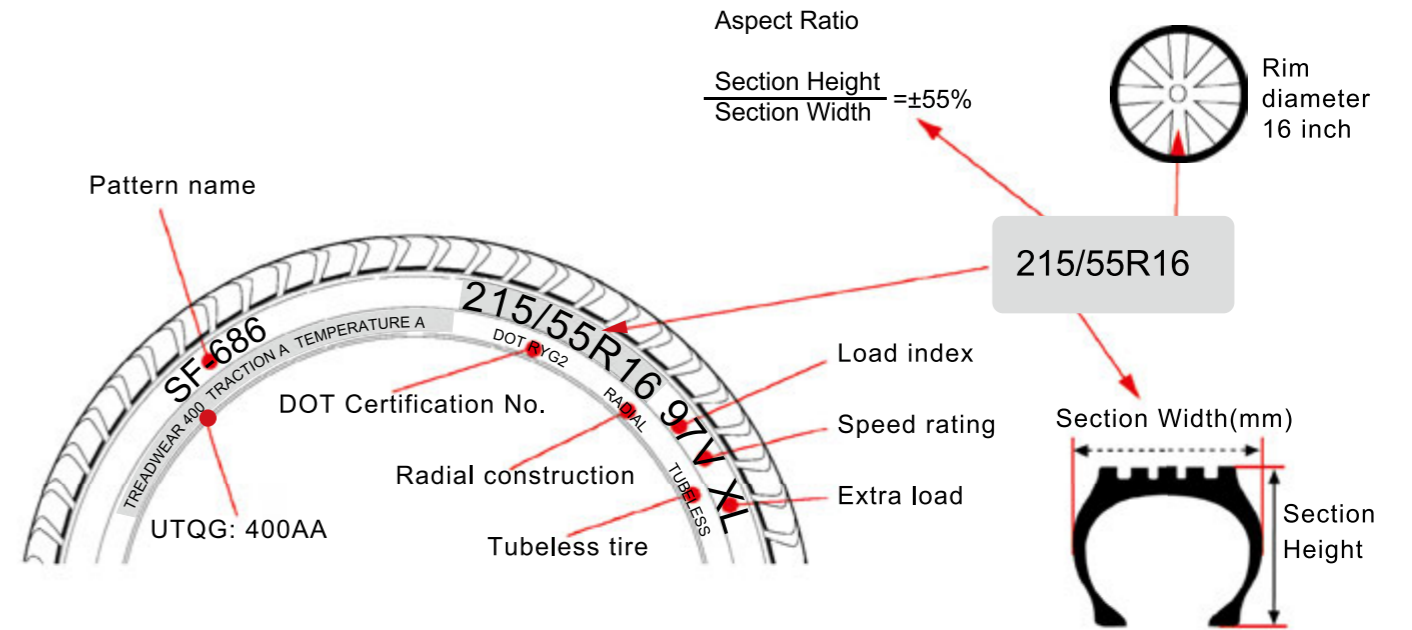

Technical File

12-16 Inch Speed Rating: Q-R

Series	Size	Ply Rating	Load Index	Speed Rating
LT	155R12	8PR	88/86	Q
	185/75R16C	8PR	104/102	R

Features

- High Void Directional Tread Pattern
- Multiple Sipe
- Three Sawtooth Main Grooves
- Winter Traction Compound

Benefits

- Help to maintain contact with the road in winter condition providing confidence in winter driving
- Improve grip power on snowy and icy road
- Deliver exceptional traction and control for winter driving condition
- Silica-rich compound give improved ice, snow and wet grip while maintaining performance in cold temperature

Speed Symbols

SI	KM/H
B	50
C	60
D	65
E	70
F	80
G	90
J	100
K	110
L	120
M	130
N	140
P	150
Q	160
R	170
S	180
T	190
U	200
H	210
V	240
W	270
Y	300
Z	Above 240

Load Capacity Index

LI	KG	LI	KG	LI	KG	LI	KG
50	190	70	335	90	600	110	1060
51	195	71	345	91	615	111	1090
52	200	72	355	92	630	112	1120
53	206	73	365	93	650	113	1150
54	212	74	375	94	670	114	1180
55	218	75	387	95	690	115	1215
56	224	76	400	96	710	116	1250
57	230	77	412	97	730	117	1285
58	236	78	425	98	750	118	1320
59	243	79	437	99	775	119	1360
60	250	80	450	100	800	120	1400
61	257	81	462	101	825	121	1450
62	265	82	475	102	850	122	1500
63	272	83	487	103	875	123	1550
64	280	84	500	104	900	124	1600
65	290	85	515	105	925	125	1650
66	300	86	530	106	950	126	1700
67	307	87	545	107	975	127	1750
68	315	88	560	108	1000	128	1800
69	325	89	580	109	1030	129	1850
						130	1900