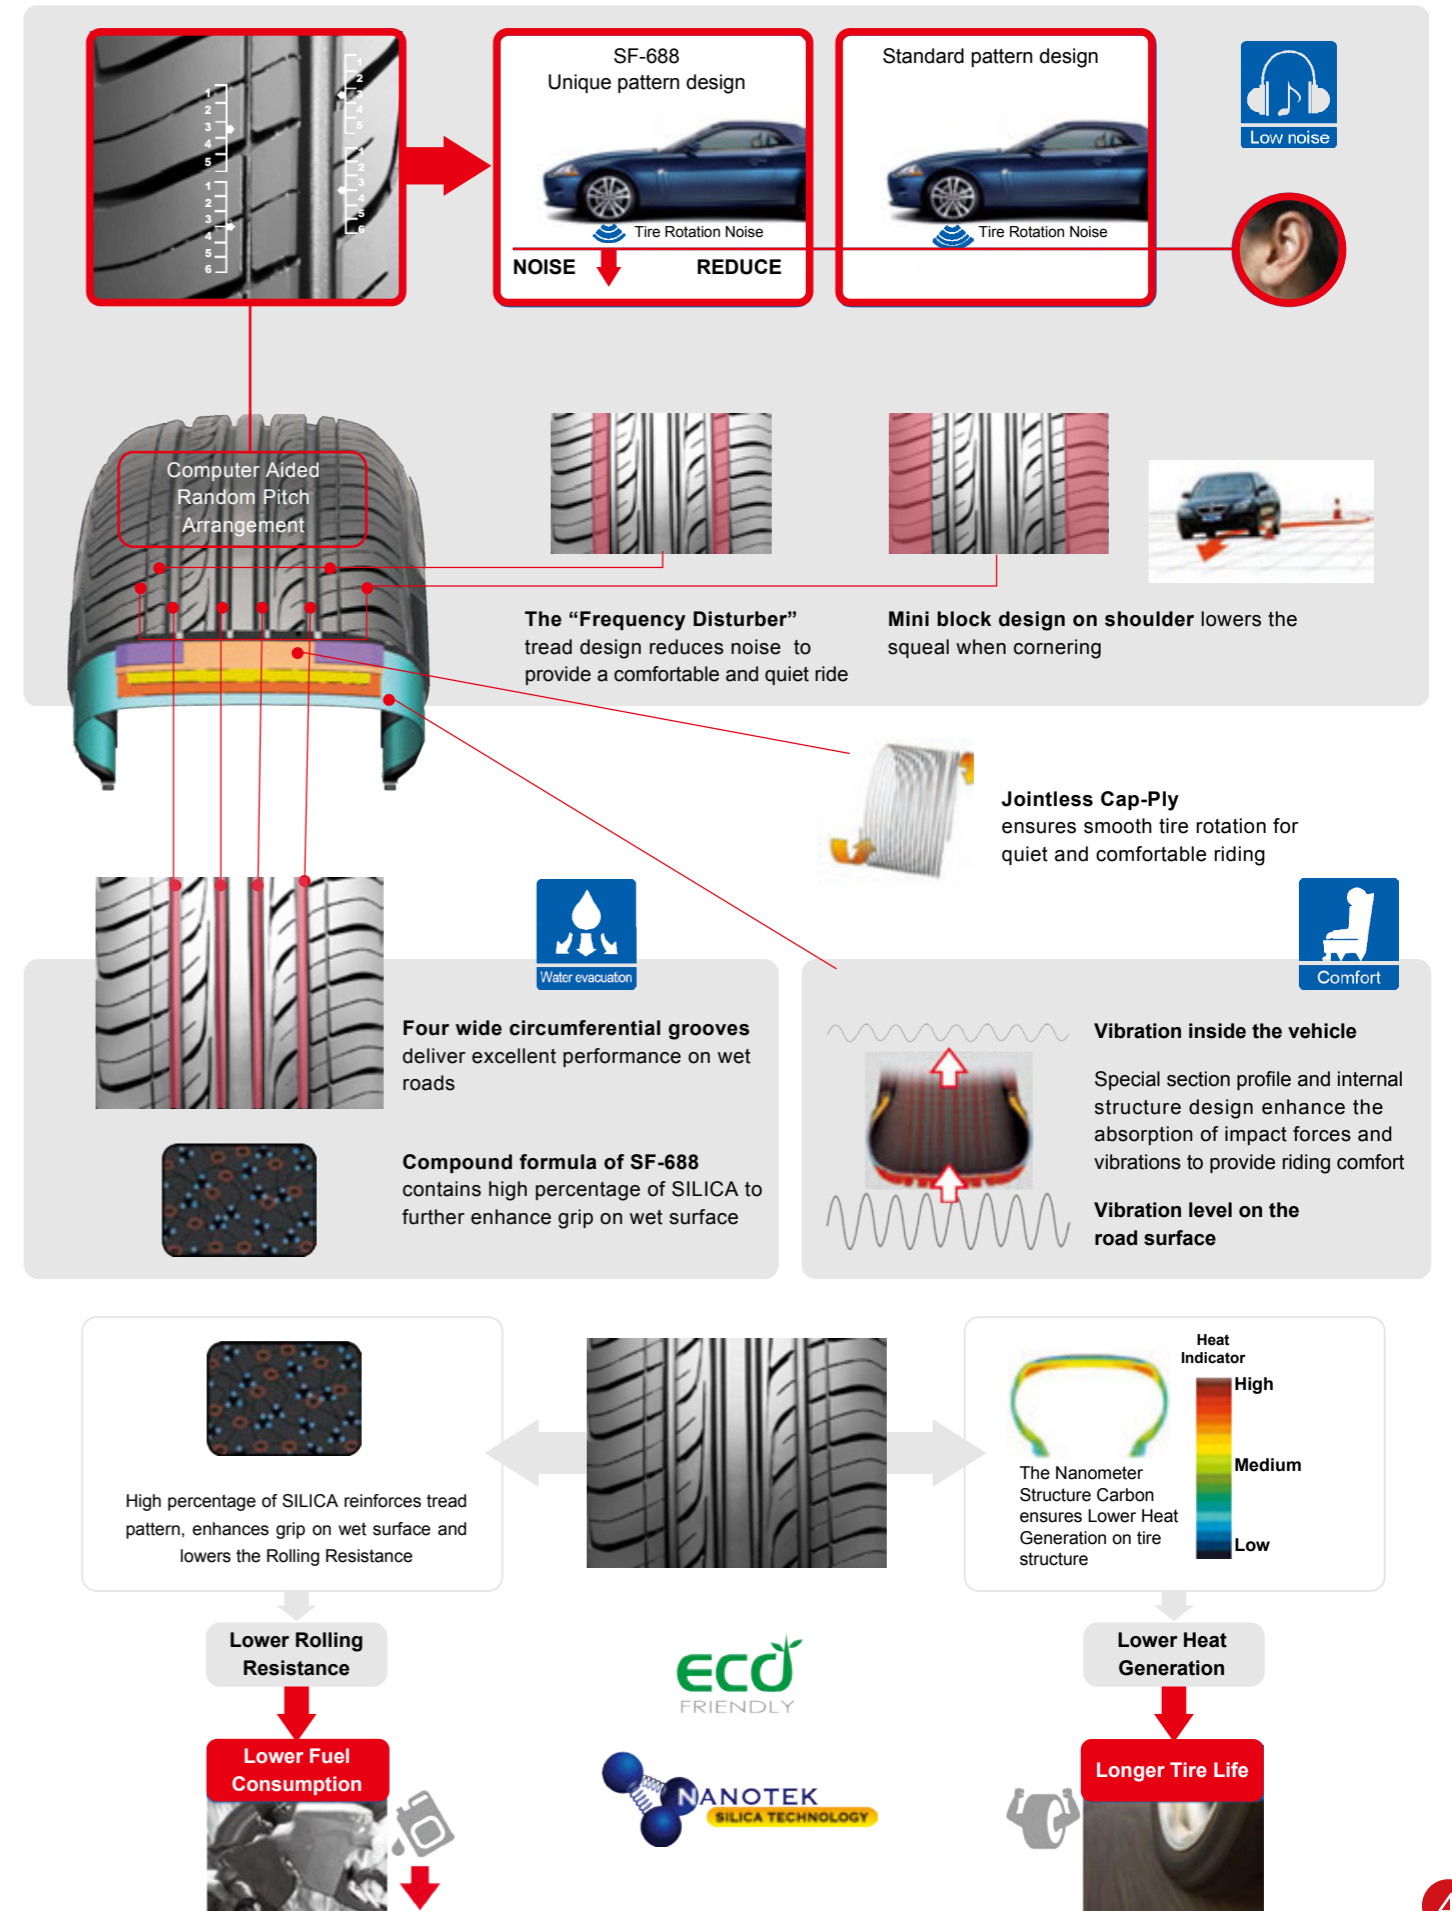

Series	Size	Load Index	Speed Rating	UTQG	Series	Size	Load Index	Speed Rating	UTQG	Series	Size	Load Index	Speed Rating	UTQG
50	195/50R15	82	V	400AA	60	195/60R15	88	V	400AA	65	215/65R16	102 XL	H	400AA
	205/50R16	87	V	400AA		205/60R15	91	H	400AA		145/70R12	69	T	400AA
	215/50R17	95 XL	W	400AA		205/60R15	91	V	400AA		155/70R12	73	T	400AA
	225/50R17	98 XL	W	400AA		215/60R15	94	H	400AA		165/70R12	77	T	400AA
165/55R14	72	H	400AA	195/60R16		89	H	400AA	175/70R12		80	T	400AA	
185/55R14	80	H	400AA	205/60R16		92	V	400AA	145/70R13		71	T	400AA	
175/55R15	77	T	400AA	215/60R16		95	V	400AA	155/70R13		75	T	400AA	
185/55R15	82	V	400AA	225/60R16		98	H	400AA	165/70R13		79	T	400AA	
195/55R15	85	V	400AA	225/60R16		102 XL	V	400AA	175/70R13		82	T	400AA	
205/55R16	91	V	400AA	155/65R13		73	T	400AA	185/70R13		86	H	400AA	
215/55R16	97 XL	V	400AA	165/65R13	77	T	400AA	165/70R14	81	T	400AA			
215/55R17	98 XL	W	400AA	155/65R14	75	T	400AA	175/70R14	84	T	400AA			
225/55R17	101 XL	W	400AA	165/65R14	79	T	400AA	185/70R14	88	H	400AA			
55	165/60R13	73	T	400AA	175/65R14	82	T	400AA	195/70R14	91	H	400AA		
	175/60R13	77	H	400AA	175/65R14	82	H	400AA	205/70R14	95	H	400AA		
	185/60R13	80	H	400AA	185/65R14	86	H	400AA	205/70R15	96	H	400AA		
	205/60R13	86	T	400AA	145/65R15	72	T	400AA	215/70R15	98	H	400AA		
	165/60R14	75	H	400AA	165/65R15	81	T	400AA	225/70R15	100	H	400AA		
	185/60R14	82	H	400AA	175/65R15	84	H	400AA	145/80R12	74	T	400AA		
	195/60R14	86	H	400AA	185/65R15	88	H	400AA	155/80R12	77	T	400AA		
	205/60R14	88	H	400AA	195/65R15	95 XL	H	400AA	135/80R13	70	T	400AA		
	165/60R15	77	H	400AA	195/65R15	91	V	400AA	155/80R13	79	T	400AA		
	175/60R15	81	H	400AA	205/65R15	94	V	400AA	165/80R13	83	T	400AA		
60	185/60R15	84	H	400AA	215/65R15	96	H	400AA	165/80R14	85	T	400AA		
					205/65R16	95	H	400AA	175/80R14	88	T	400AA		
					215/65R16	98	H	400AA	185/80R15	93	T	400AA