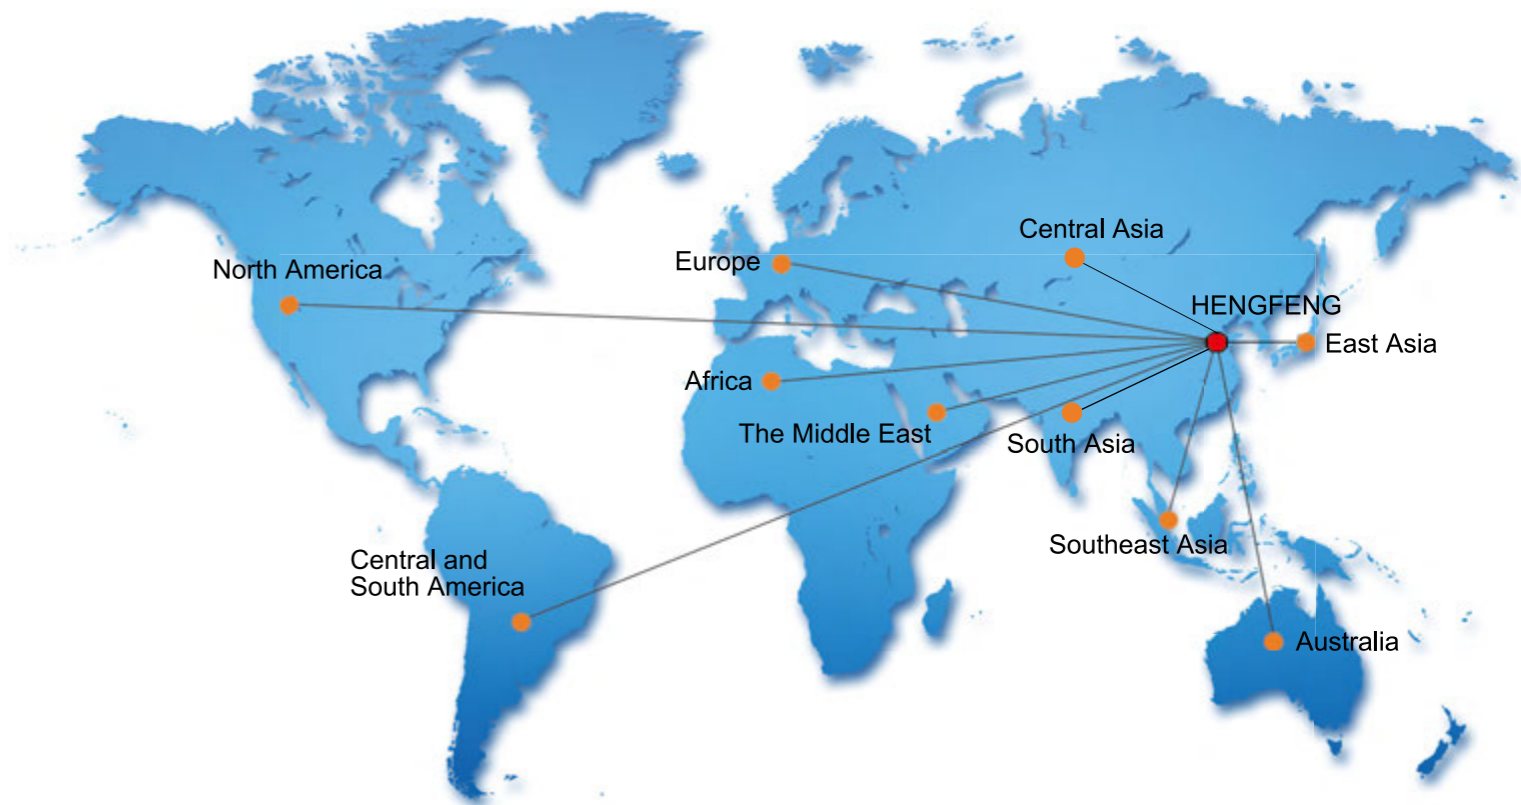

We export to more than 120 countries in the world