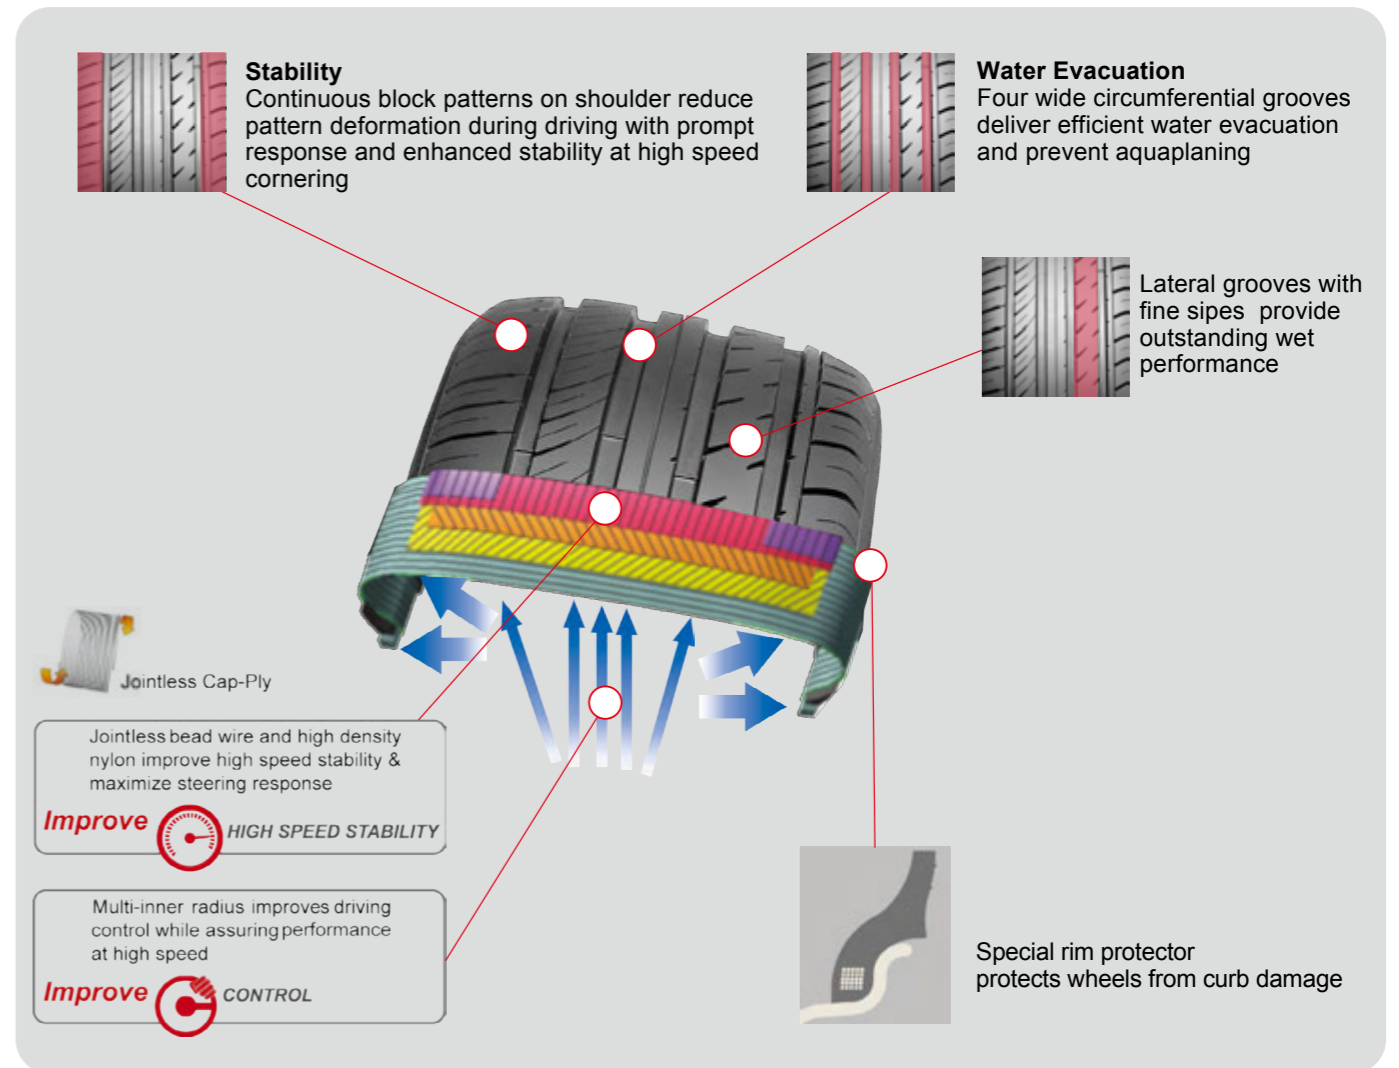

Features

Four wide circumferential grooves, lateral grooves with fine sipes and continuous block patterns on shoulder

Variable pitch tread design

Jointless Nylon Band

Silica tread compound

Rim protector

Benefits

- ▶ Provide efficient water evacuation, outstanding wet performance and enhanced stability at high speed cornering
- ▶ Superior comfort and quiet ride
- ▶ Improve tread stiffness and uniformity and deliver high speed stability
- ▶ Provide better performance on wet surface and reduce rolling resistance
- ▶ Protect wheels from curb damage